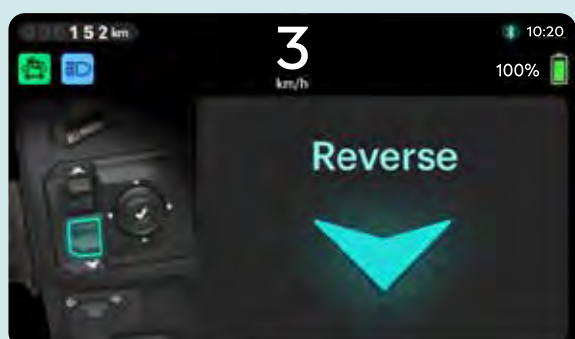

Twin-fork suspension for smooth, confident rides.